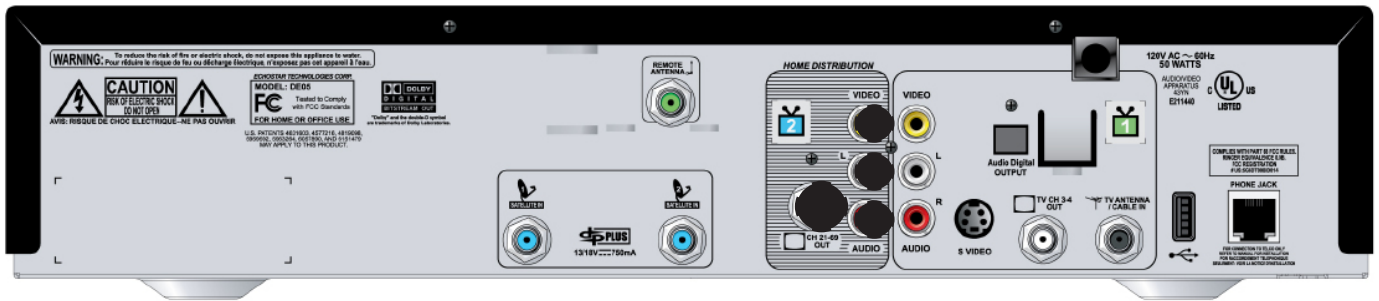

HARDWARE	MPEG-2 and MPEG-4	MPEG-2 only	CONNECTIONS	S-Video	1
	Number of Satellite Tuners	2		Sets of RCA A/V Outputs	1
	Picture-In-Picture	Yes		Optical Digital Audio Output	Yes
	High-Definition (HD)	No		Channel 3-4 Modulated Output	Yes
	Hours of Recording	Up to 150		Home Distribution (Agile Modulated) Output	No
	TVs Supported	1		USB Port(s)	(1) 1.1
	Independent Output to 2 TVs	No		Phone Jack	Yes
	Video On Demand (VOD)	Yes	TV Antenna/Cable In	Analog Pass-Through	
	Electronic Program Guide Length	Up to 9 days	Remote Control Antenna Input	Yes	
SPECS	Approx. Dimensions(H:W:D)	3.5" x 16" x 13"	REMOTES	4-Component Universal Remote Control(s)	(1) IR
	Approx. Weight	11 lbs.		Remote Version(s)	5.4
	Color	Black		Replacement Suggestion	5.4 Kit